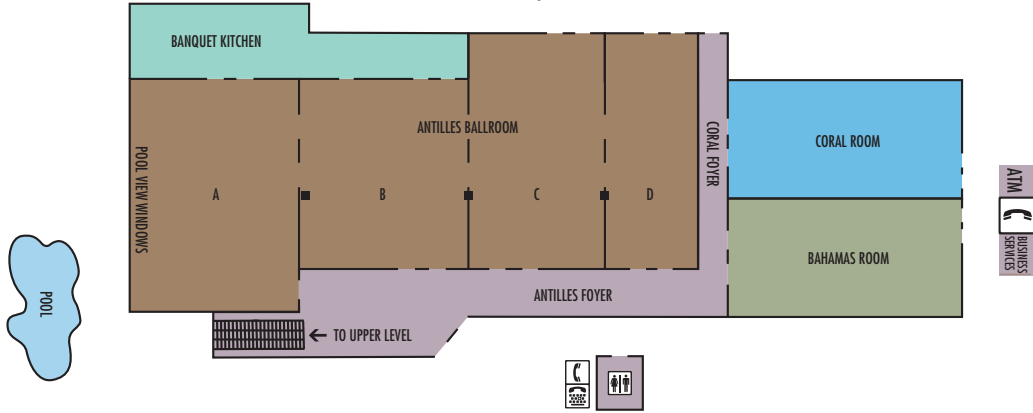

## LOWER LEVEL | POOLSIDE

## UPPER LEVEL | CONVENTION FLOOR

ROOM SETUP	ANTILLES BALLROOM 8,000 SQ. FT.	BAHAMAS ROOM 1,300 SQ. FT.	CORAL ROOM 1,300 SQ. FT.	TREASURE ISLAND BALLROOM 11,808 SQ. FT.	CARIBBEAN ROOM 3,120 SQ. FT.	MEDITERRANEAN ROOM 598 SQ. FT.
THEATRE	750	140	140	1,100	280	30
CLASSROOM	470	60	60	670	180	20
BANQUET ROUNDS	520	40	40	750	210	30
DINNER/DANCE	480	30	30	650	120	10
COCKTAIL RECEPTION	550	70	70	1,000	250	40
U-SHAPE	90	30	30	120	80	10
HOLLOW SQUARE	120	40	40	150	100	15
CONFERENCE	110	40	40	200	100	15

Capacity figures depend upon space allocation for head table, dance floor, staging, audio-video and catering equipment.