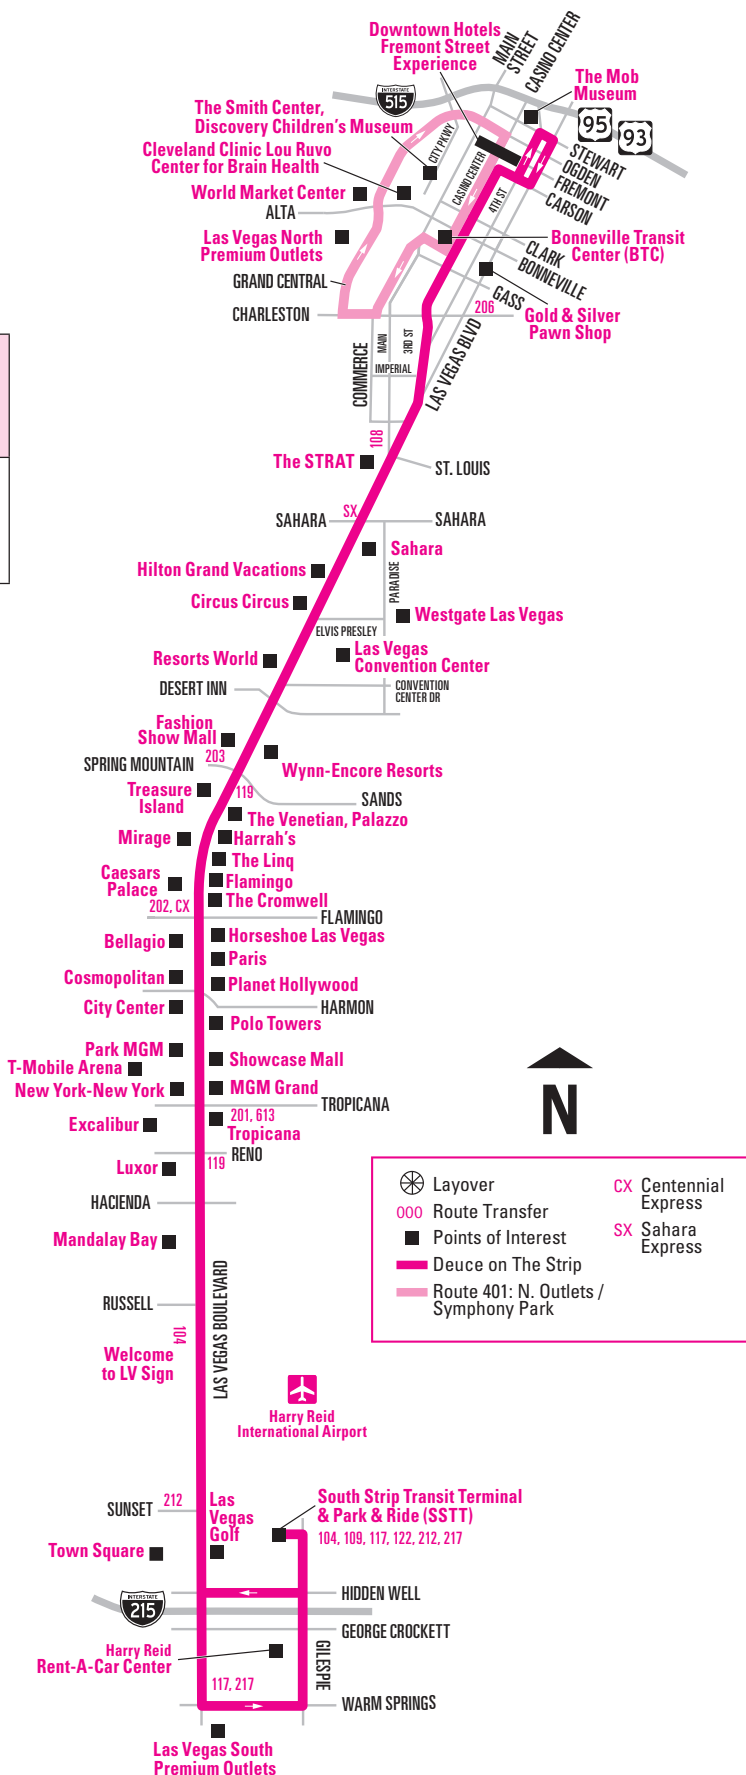

Deuce on The Strip | Everyday

DEUCE ON THE STRIP FREQUENCY
Operates 24 hours a day, everyday

FRECUENCIA DEUCE EN EL STRIP
Opera las 24 horas del día, todos los días

7 a.m. to 1 a.m.	Approximately Every 10 to 15 Minutes <i>Aproximadamente cada 10 a 15 minutos</i>
1 a.m. to 7 a.m.	Approximately Every 20 Minutes <i>Aproximadamente cada 20 minutos</i>

NOTE: Scheduled frequency is approximate and may vary due to unusual traffic conditions or other significant disruptions along the Route.

Intermittent construction along Las Vegas Boulevard, expect possible delays.

NOTA: La frecuencia programada es aproximada y puede variar debido a condiciones de transporte público inusuales u otras interrupciones significativas a lo largo de la Ruta.

Construcción intermitente a lo largo de Las Vegas Boulevard, se deben esperar posibles demoras.

frequent service 24 hour service